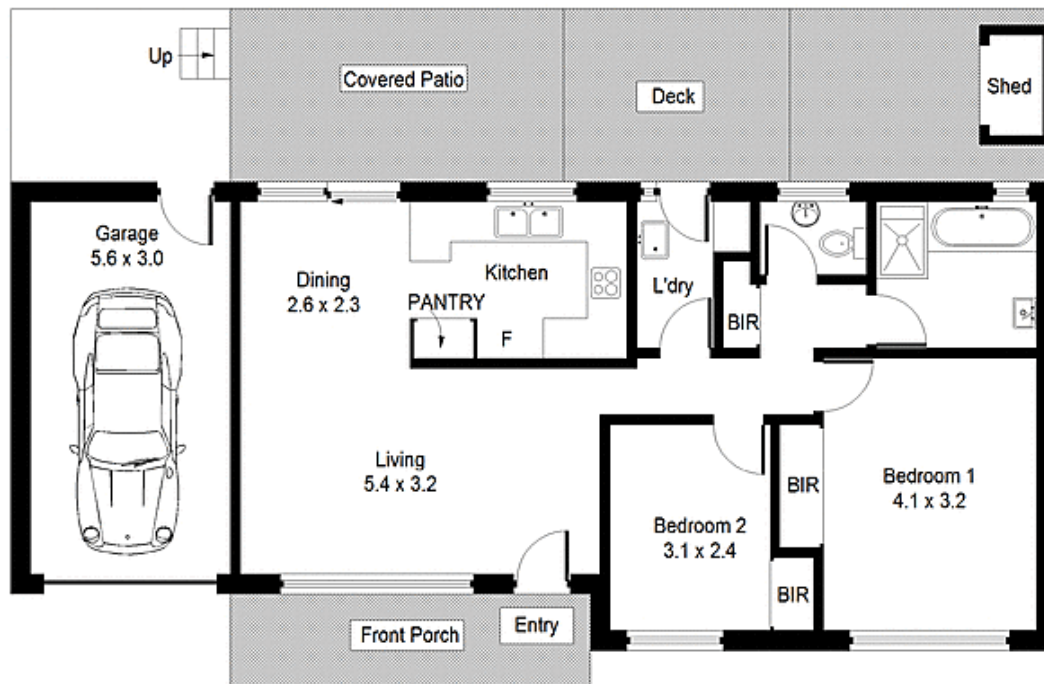

Martin Richardson
02 9544 1111

6/58 Flinders Road, Woollooware

Please note: All stated dimensions are approximate only.
Particulars given are of general information only and do not
constitute any representation on the part of the vendor or agent.