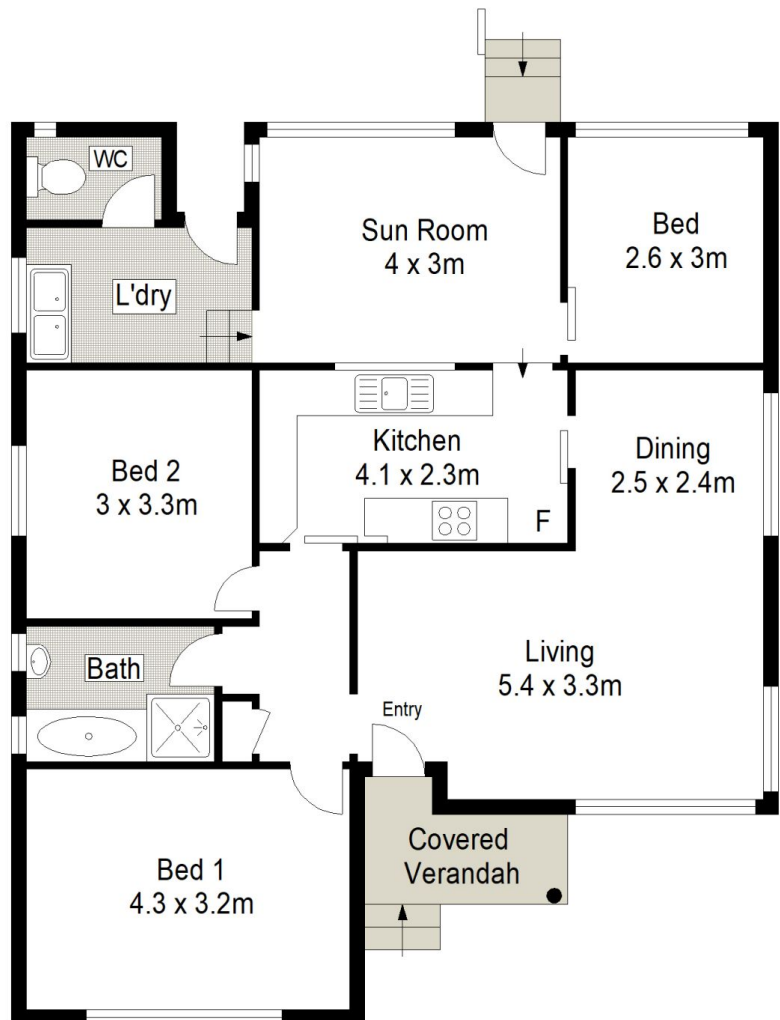

Immaculate and original home with new carpet and paint throughout

3 well proportioned bedrooms

Separate lounge/dining - separate sunroom at rear

View : <https://www.burkeproperty.com.au/7727775>

**Property Management Team**  
**02 9544 1111**

**SITE PLAN (NOT TO SCALE)**

Scale in metres. Indicative only. Dimensions are approximate. All information contained herein is gathered from sources we believe to be reliable. However we cannot guarantee its accuracy and interested persons should rely on their own enquiries.